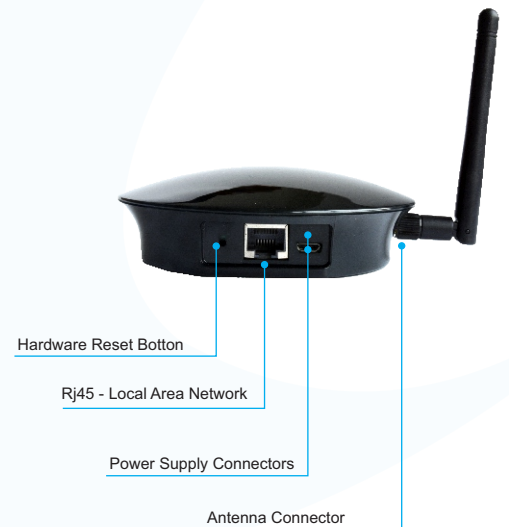

SmartMyer Master-8000 Controller

SmartMyer Master-8000 Controller Truly universal remote control

Mature remote learning programs, infrared remote control, 315M, 433M RF remote control support, perfectly compatible with a variety of brands, a variety of home appliances. So you do not need to replace the existing TV, air conditioning, switches, sockets, via smart phones directly implement intelligent home appliances, the maximum reduction in the cost of domestic intelligence.

- Support Wi-Fi network, fast connection in 2S
- Support controlling all IR home appliances: TV, AC, STV, Fan, DVD, Music, Projector,
- Support controlling all RF home appliances: Lights switch, Socket, Dimmer, Scene, Curtain, Door Lock, Gas detector, Smoke Detector, PIR motion detector, Gas cut-off, switch, Water cut-off switch, Video door phone, etc.
- Remote control your home appliances on Mobile by APP.
- Setting Different Scene, DIY you're favourite.
- RF control signal can cover 1000 meters square house.
- Two-ways Feedback Communication.
- Android and IOS APP Control.
- Easy installation.

MASTER-CTP-15 Controller

Device Model	
Model Number	CTP-15
Software Technology	
Embedded Operating System	RL-ARM
SmartMyer App License	Unlimited User for Android and iOS Devices License free
RF and Parameter	
Frequency Parameter	315MHz , 433MHz
Modulation Support	FSK , ASK , OOK , GFSK , MSK ,GMSK
Power Output Capability	Max Power +20dBm - 100mW
Sensitivity	Down to -120 dBm at 1.2 kbps
FSK Bit rates	Up to 300 kb/s
Wireless Antenna	1 External Antenna
IR and Parameter	
IR Transmit Carrier Wave Support	26KHz - 64KHz
Network Parameter	
Ethernet ports speed	10/100 (802.3u)
Wireless security	WEP, WPA and WAP2
Communication Protocol	TCP-IP , UDP
IP Type	Dynamic IP
Mounting options	
Dimensions (H×W×D)	38mm (1.49") x 111mm (4.37") x 111mm (4.37")
Weight	Approx. 0.66 lbs (0.3 kg); 1.32lbs (0.6kg) with packaging
Power	
Power supply (external)	Input: 100-240VAC, 50-60Hz; Output: 12VDC , 1A